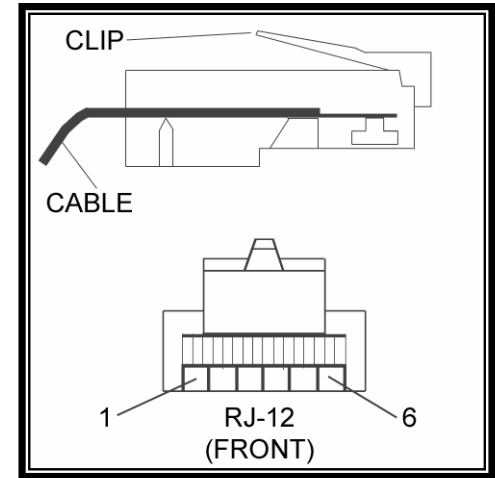

Atron Systems, Inc.

PC-100 to Samsung RJ-12 Interface Cable

<http://www.atronsystems.com/techs.htm>

12-26-2001

600-00A01-02003M